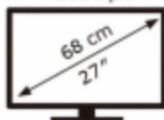

SAMSUNG

S27AM504NR

**26** kWh/1000h

ABCDEF **G**

**40** kWh/1000h

1920 px

1080 px

2013/6102